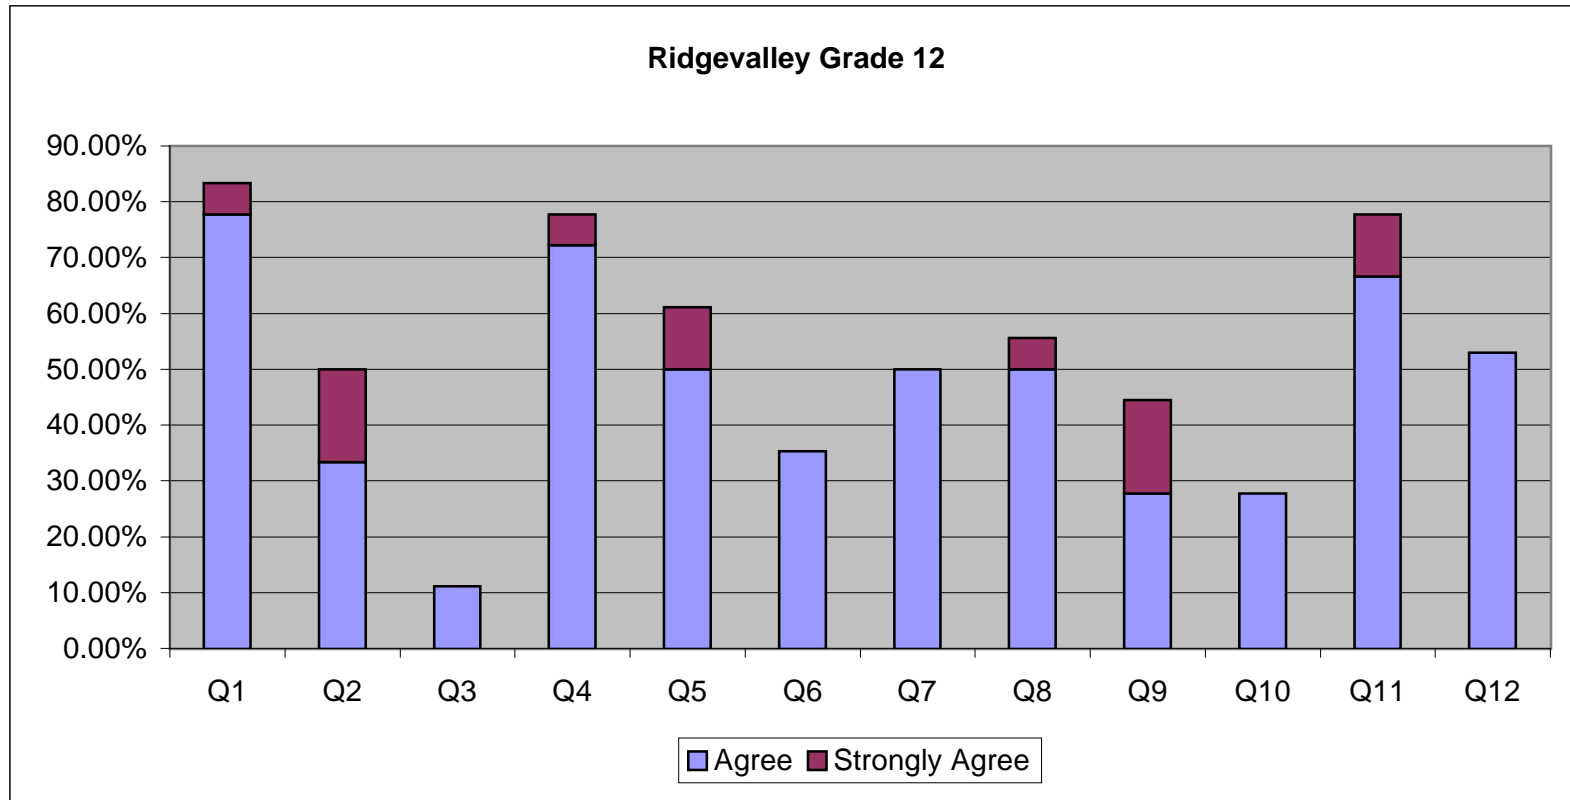

Ridgevalley School Grade 12 Students

	Responses	Mean	Very dissatisfied	Dissatisfied	Satisfied	Very Satisfied	Total
28. The amount of homework you have	16	2.69	18.75%	6.25%	62.50%	12.50%	100.00%
29. How you are marked	17	2.18	29.41%	23.53%	47.06%	0.00%	100.00%
30. The way your achievement is recognized	17	2.24	29.41%	17.65%	52.94%	0.00%	100.00%
31. The communication between school and home regarding your progress	17	2.65	11.76%	17.65%	64.71%	5.88%	100.00%
32. The variety of learning activities in the classroom	16	2.06	31.25%	31.25%	37.50%	0.00%	100.00%
33. The emphasis on basic reading, writing and mathematical skills	17	2.18	35.29%	11.76%	52.94%	0.00%	100.00%
34. Your skills in using computers	17	2.59	17.65%	29.41%	29.41%	23.53%	100.00%
35. The way other students treat you	14	2.86	7.14%	28.57%	35.71%	28.57%	100.00%
36. The variety and quality of extracurricular activities at you school (sports, school plays, concerts, club, student council activities)	17	2.35	29.41%	17.65%	41.18%	11.76%	100.00%
37. The service of the school library	17	2.18	23.53%	35.29%	41.18%	0.00%	100.00%
38. The school building, grounds and equipment	17	2.18	35.29%	17.65%	41.18%	5.88%	100.00%
39. The cleanliness of your school	17	2.71	17.65%	11.76%	52.94%	17.65%	100.00%
40. The opportunity to be involved in decisions that affect student life in your school	17	2.00	41.18%	17.65%	41.18%	0.00%	100.00%
41. The opportunities you have to be involved in activities outside of the classroom	17	2.18	29.41%	29.41%	35.29%	5.88%	100.00%
42. The overall quality of education you are receiving in your school	17	1.76	41.18%	41.18%	17.65%	0.00%	100.00%
43. Your school overall	17	1.88	41.18%	29.41%	29.41%	0.00%	100.00%

Ridgevalley School Grade 12 Students