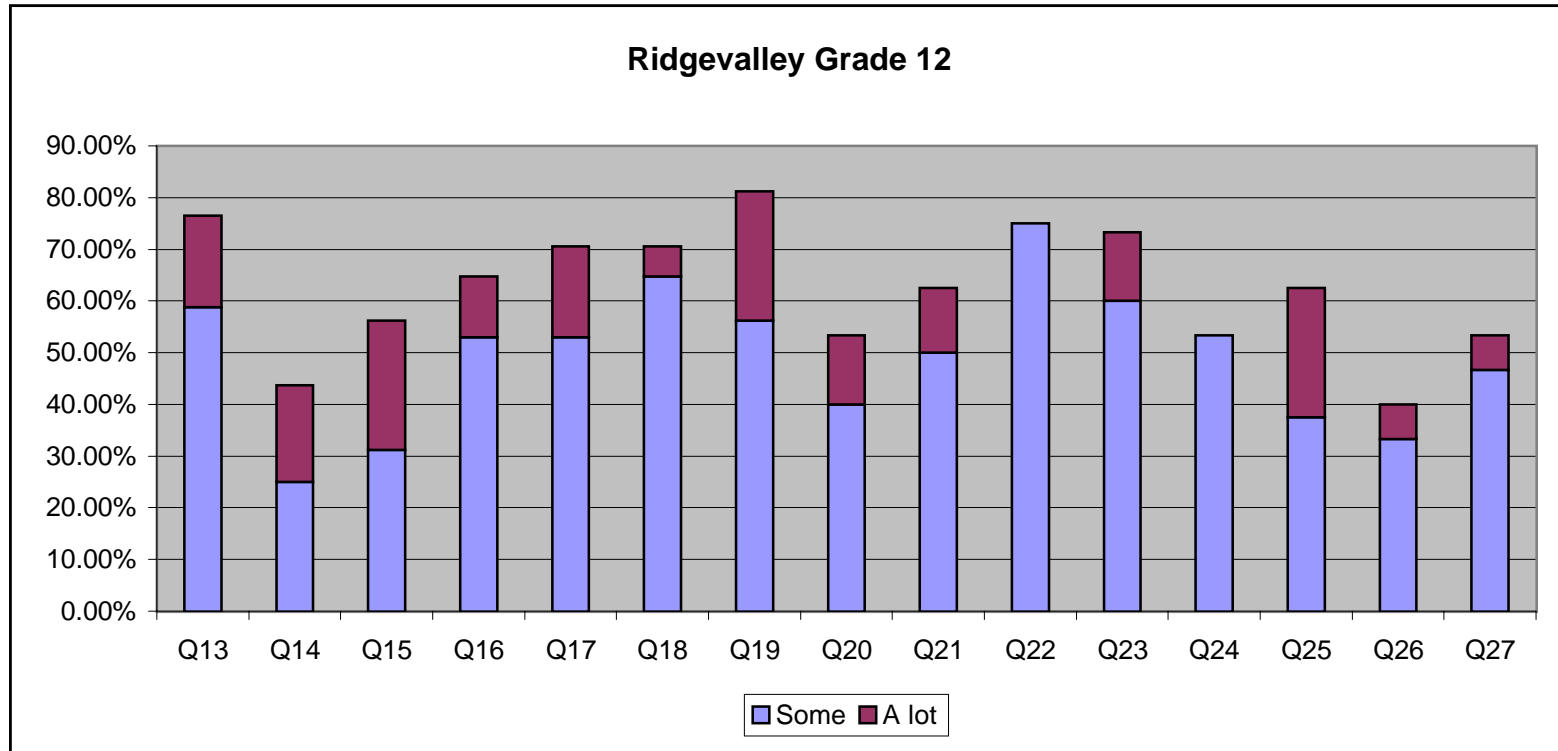

Ridgevalley School Grade 12 Students